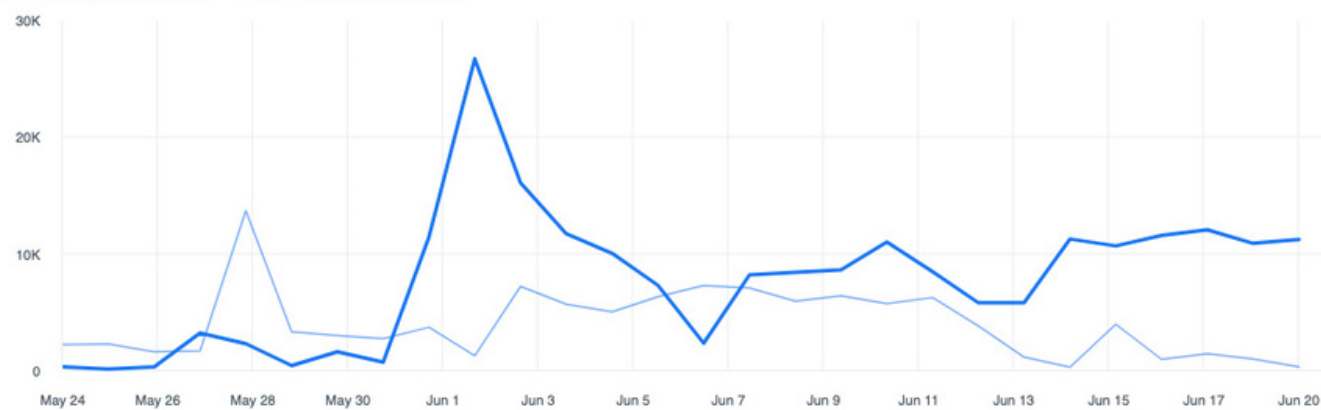

Last 28 days: May 24, 2021 - Jun 20, 2021

79K

People Reached

▲115% from previous 28 days

-9

Net Followers

▼350% from previous 28 days

10.4K

Engagement

▲23.6% from previous 28 days

People Reached

May 24, 2021 - Jun 20, 2021
78,996 People Reached 36,757 Previous Period

| Page | People Reached | Engagement | Link Clicks | Comments | Shares | Reactions | Photo Views | New Followers | Net Followers |
|------|----------------|------------|-------------|----------|--------|-----------|-------------|---------------|---------------|
| | 78,996 | 10,378 | 1,693 | 1,028 | 28 | 1,172 | 432 | 11 | -9 |